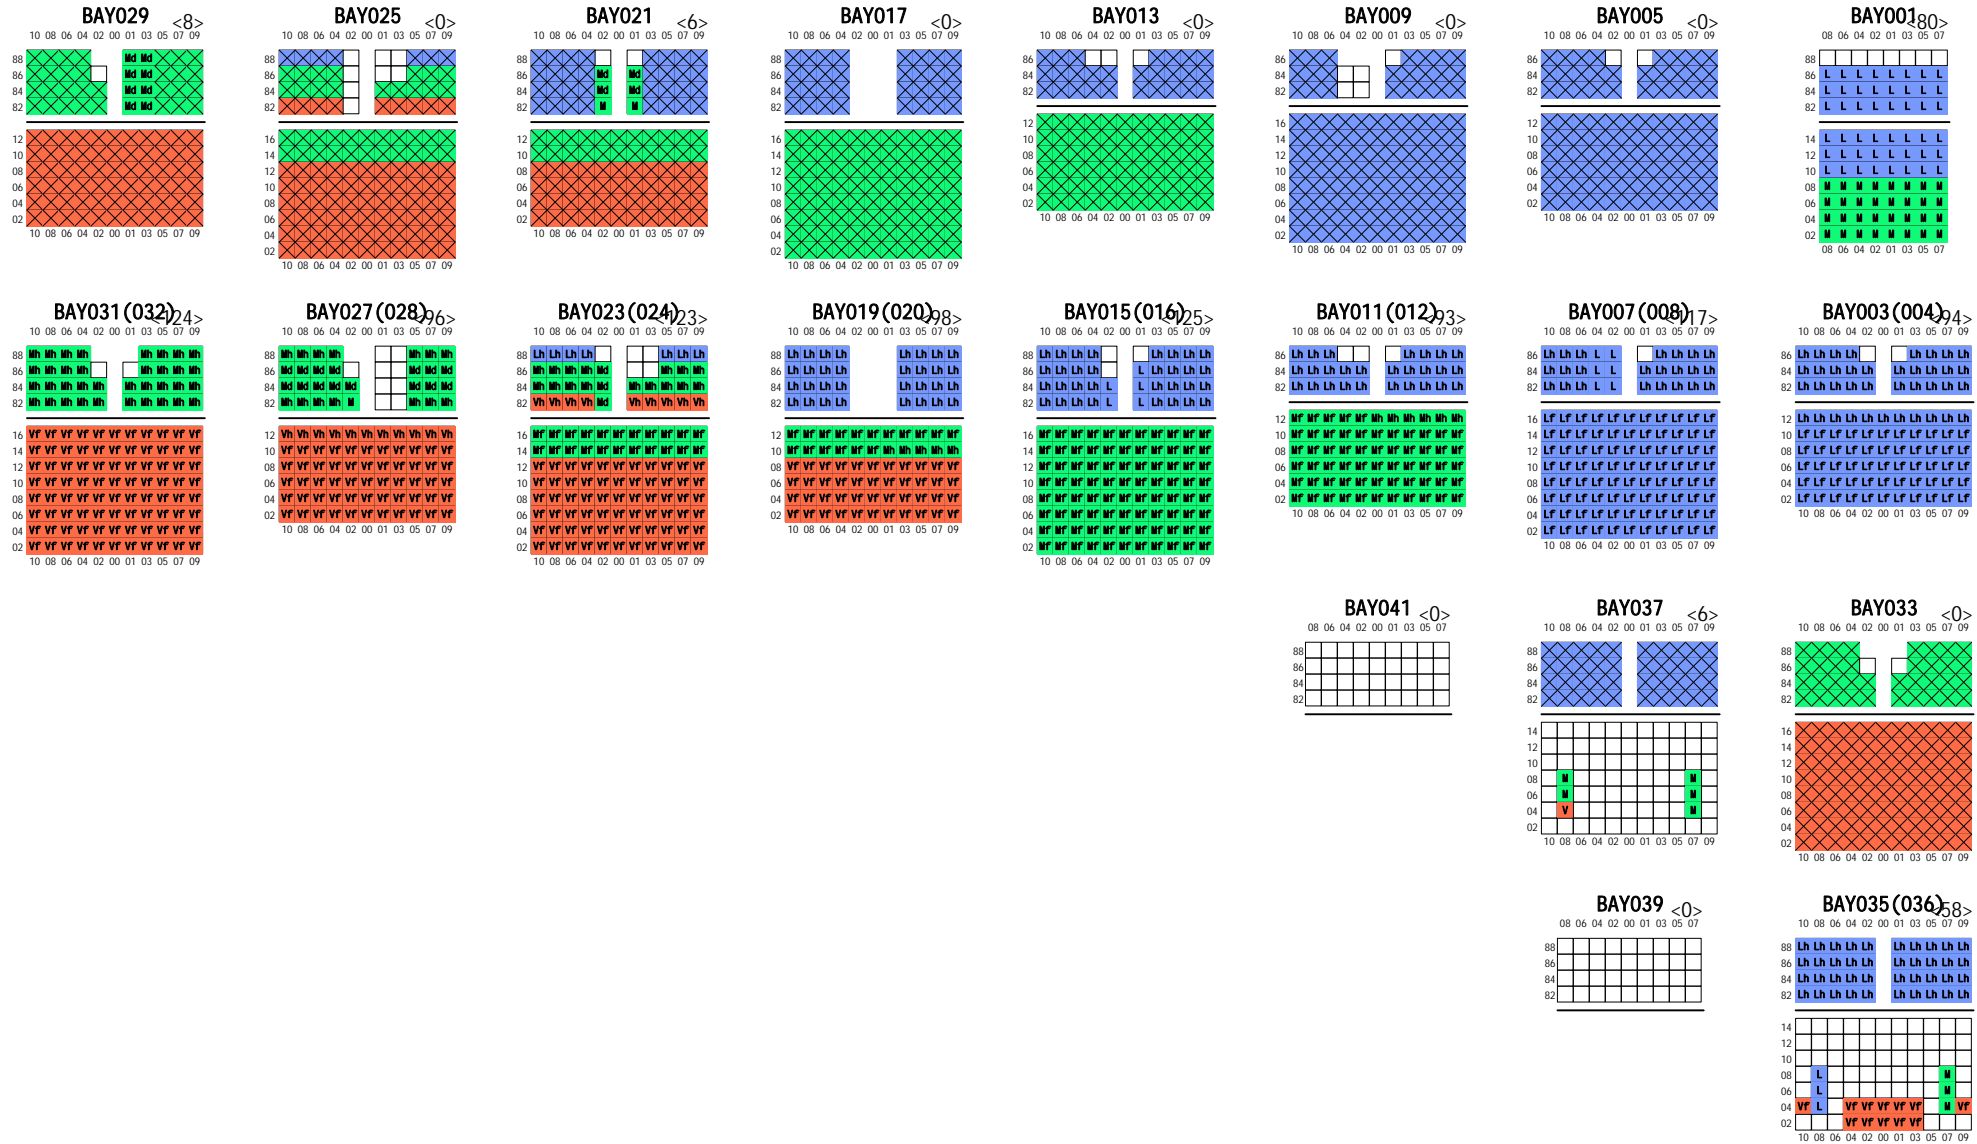

GENERAL STOWAGE PLAN

VESSEL:ZHONG YUAN HAI YUN CHUANG XIN

VOYAGE: 23

POL: CNTCA

DATE: 2023-03-30

China United Tally Co., Ltd. Taicang

红: CLVAP 绿: ECMEC 蓝: MXLZC # : Reload

d : Danger r : Refer h : High o : OT e : Empty w : OVER WIDE f : FLAT RACK

TOTAL: 20F'X120 20E'X0 40F'X600 40E'X0 48F'X308

Danger: 20'X15 40'X15 High : 20'X0 40'X312